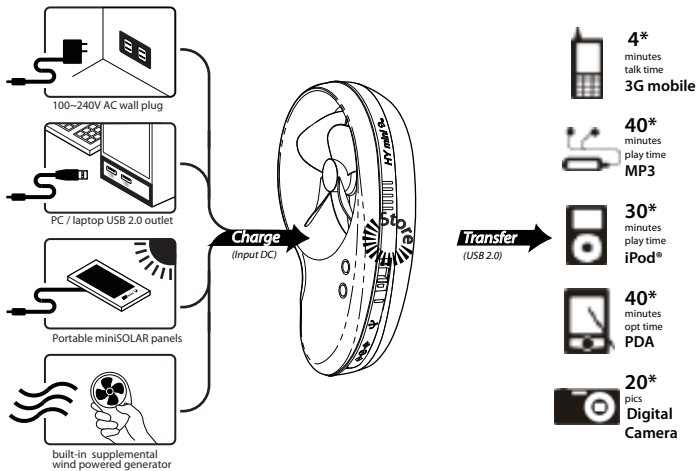

■ MULTIPLE POWER INPUT & OUPUT & WIND OUTPUT DATA REFERENCE

*The data is based on 20 minutes uninterrupted 19 mph wind tunnel test.

**Wall plug and miniSOLAR panel can fully charge HYmini's internal battery.